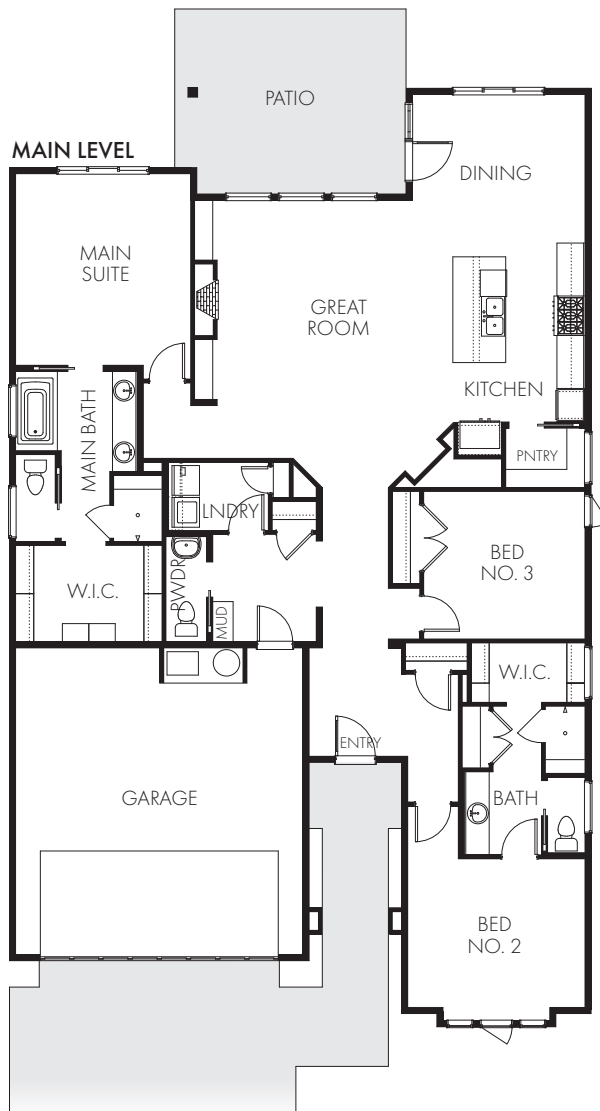

# BLACKROCK HOMES

3 bed 2.5 bath 2 car 2121 sq ft

[BlackrockHomes.com](https://www.BlackrockHomes.com)

Actual floorplan may vary from pictured plan and subject to change without notification. See Sales Team for more details. BTVA. 🏠