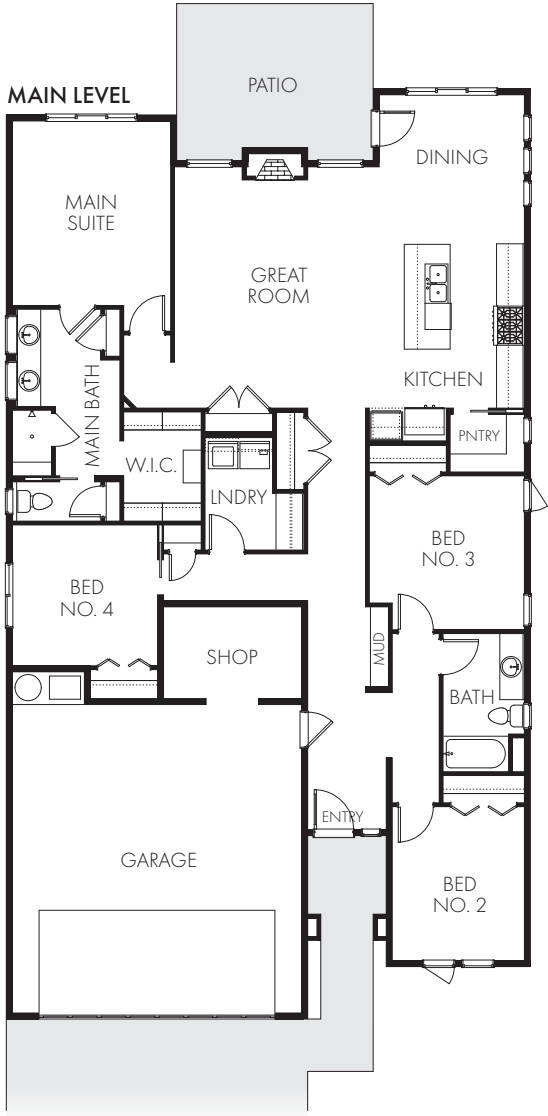

KINCAID

BLACKROCK HOMES

4 bed

2 bath

2 car

1968 sq ft

BlackrockHomes.com

Actual floorplan may vary from pictured plan and subject to change without notification. See Sales Team for more details. BTVA. 🏠