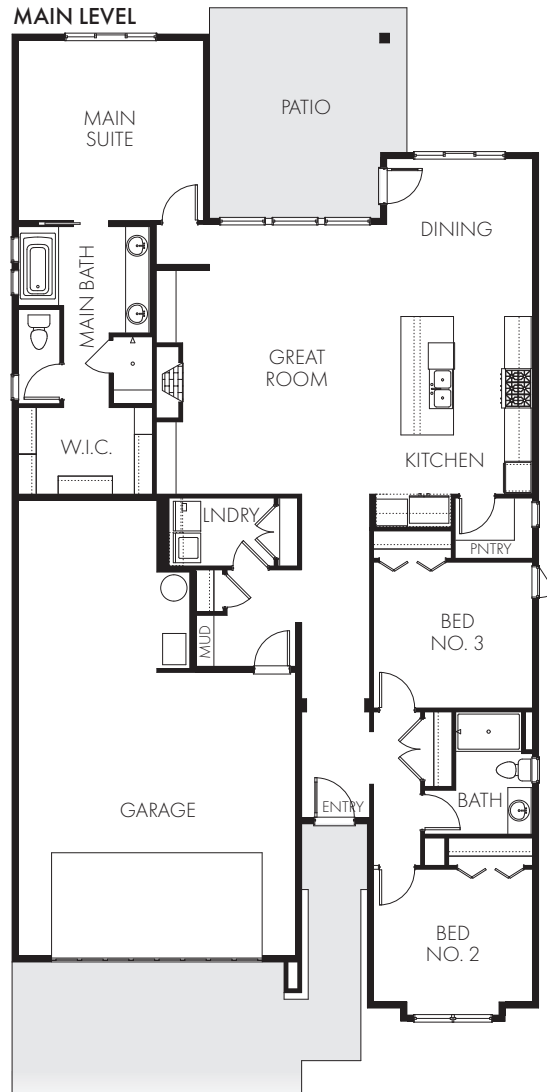

WESTON

BLACKROCK HOMES

3 bed

2 bath

3 car

1889 sq ft

[BlackrockHomes.com](https://www.BlackrockHomes.com)

Actual floorplan may vary from pictured plan and subject to change without notification. See Sales Team for more details. BTVA. 🏠